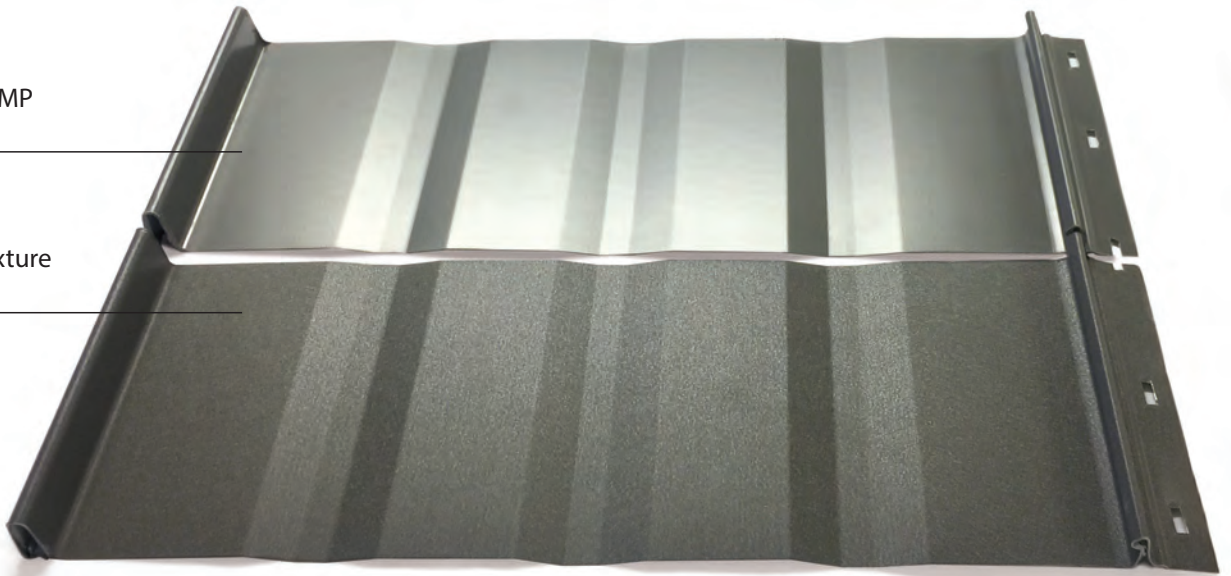

Upgrade to Texture for a new depth of color and added durability.

The granular finish of SMP with Texture combines a matte appearance with shimmering tones to provide a depth of color never before seen on traditional metal panels.

Plus, our Texture finish features Central Guard®, our specific combination of everything that goes into making the highest-quality metal panels. It is a guarantee that you have the best protection and a lifetime paint warranty.

Choose Texture for a look similar to traditional shingles with the benefits of a metal roof.

- Mimics the texture of shingles.
- Reduces glossiness and glare often associated with metal roofing.
- More scratch resistant.
- More slip resistant during installation.
- 26 ga. matching trim.

Traditional SMP
Charcoal

SMP with Texture
Mineral

Notice how the light reflects off our traditional smooth finish creating a glare, but the Texture finish breaks up the light to give a deeper, richer color.